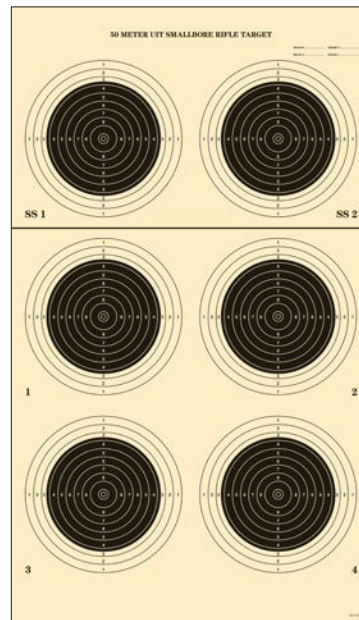

TARGET 300 Fly

300m FLY

Stock: Target board
Size: 315 x 483mm
Ink Colour: Red
Quantity: 100/pack
Price: **\$70.95 price per pack (includes GST)**

TARGET FT

500m FLY

Stock: Target board
Size: 420 x 595mm
Ink Colour: Red & Yellow
Quantity: 100/pack
Price: **\$87.45 price per pack (includes GST)**

TARGET TOMBSTONE

Stock: Corrugated board
Size: 455 x 760mm
Ink Colour: Black
Quantity: 25/pack
Price: **\$41.25 price per pack (includes GST)**

TARGET ACS 43336

50M UIT SMALLBORE RIFLE
#23/50

Stock: Target board
Size: 355 x 610mm
Ink Colour: Black
Quantity: 100/pack
Price: **\$84.15 price per pack (includes GST)**

TARGET OSRT #23/50

NRA OFFICIAL SMALLBORE RIFLE
RIFLE

Stock: Target board
Size: 358 x 610mm
Ink Colour: Black
Quantity: 100/pack
Price: **\$84.15 price per pack (includes GST)**

TARGET OSRT #25/100

NRA OFFICIAL SMALLBORE RIFLE

- Stock:** Target board
- Size:** 358 x 1050mm
- Ink Colour:** Black
- Quantity:** 100/pack
- Price:** **\$209.88 price per pack (includes GST)**

TARGET SS100

SINGLE SHOT 100 YARD RIFLE TARGET

- Stock:** Target board
- Size:** 270 x 290mm
- Ink Colour:** Black
- Quantity:** 100/pack
- Price:** **\$32.12 price per pack (includes GST)**