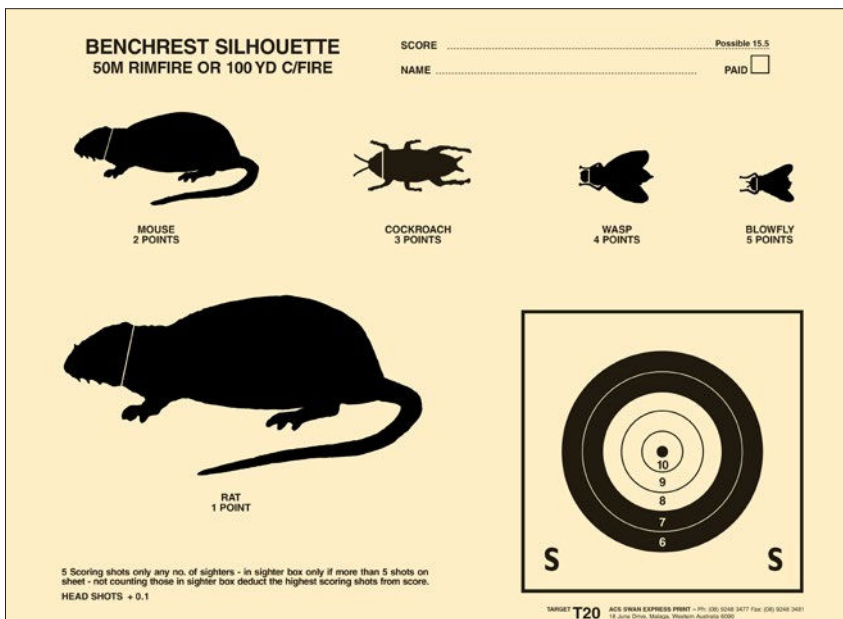

TARGET T18

5 TARGETS

Stock: Target board
Size: 205 x 202mm
Ink Colour: Black
Quantity: 250/pack
Price: **\$35.75 price per pack (includes GST)**

TARGET T19

6 TARGETS

Stock: Target board
Size: 320 x 230mm
Ink Colour: Black
Quantity: 100/pack
Price: **\$29.15 price per pack (includes GST)**

TARGET T20

SILHOUETTES (Misc.)

Stock: Target board
Size: 350 x 256mm
Ink Colour: Black
Quantity: 250/pack
Price: **\$72.88 price per pack (includes GST)**

TARGET T21

50 TARGETS

Stock: Target board
Size: 506 x 260mm
Ink Colour: Black
Quantity: 100/pack
Price: **\$32.12 price per pack (includes GST)**