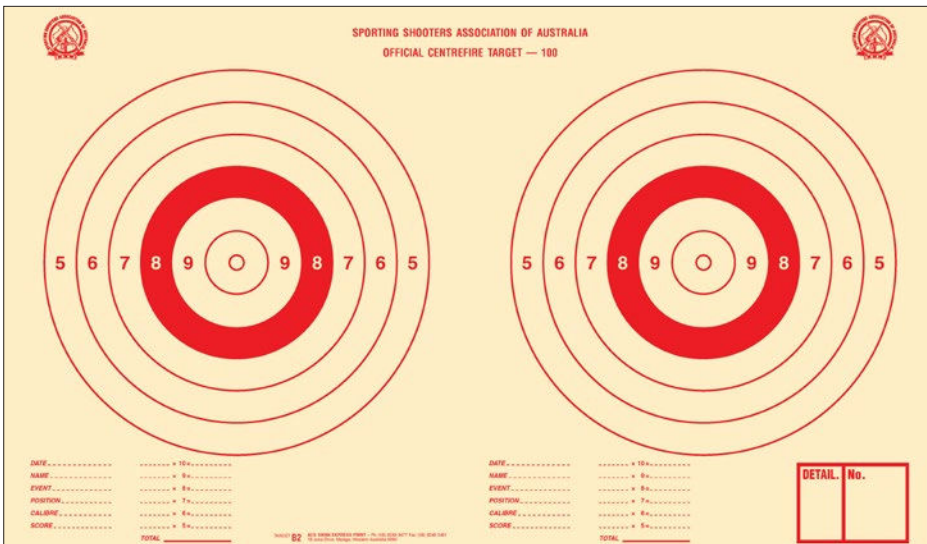

TARGET A

50 YARD RIMFIRE

Stock: Target board
Size: 420 x 275mm
Ink Colour: Red
Quantity: 250/pack
Price: **\$61.88 price per pack (includes GST)**

TARGET B

100 YARD CENTREFIRE

Stock: Target board
Size: 285 x 336mm
Ink Colour: Red
Quantity: 250/pack
Price: **\$61.88 price per pack (includes GST)**

TARGET A1

50 YARD RIMFIRE

Stock: Target board
Size: 420 x 320mm
Ink Colour: Black
Quantity: 100/pack
Price: **\$35.75 price per pack (includes GST)**

TARGET B2

100 YARD CENTREFIRE

Stock: Target board
Size: 580 x 336mm
Ink Colour: Red
Quantity: 100/pack
Price: **\$37.95 price per pack (includes GST)**

TARGET C

200 YARD FIELD RIFLE CENTREFIRE

Stock: Target board
Size: 340 x 440mm
Ink Colour: Red
Quantity: 250/pack
Price: **\$89.38 price per pack (includes GST)**

TARGET D

100 YARD BENCHREST (50 METRE)

Stock: Target board
Size: 204 x 406mm
Ink Colour: Black
Quantity: 250/pack
Price: **\$48.13 price per pack (includes GST)**

TARGET E

200 YARD BENCHREST
(100 METRE)

Stock: Target board
Size: 204 x 406mm
Ink Colour: Black
Quantity: 250/pack
Price: **\$48.13 price per pack**
(includes GST)

TARGET DC

Stock: Target board
Size: 204 x 406mm
Ink Colour: Black
Quantity: 250/pack
Price: **\$48.13 price per pack**
(includes GST)