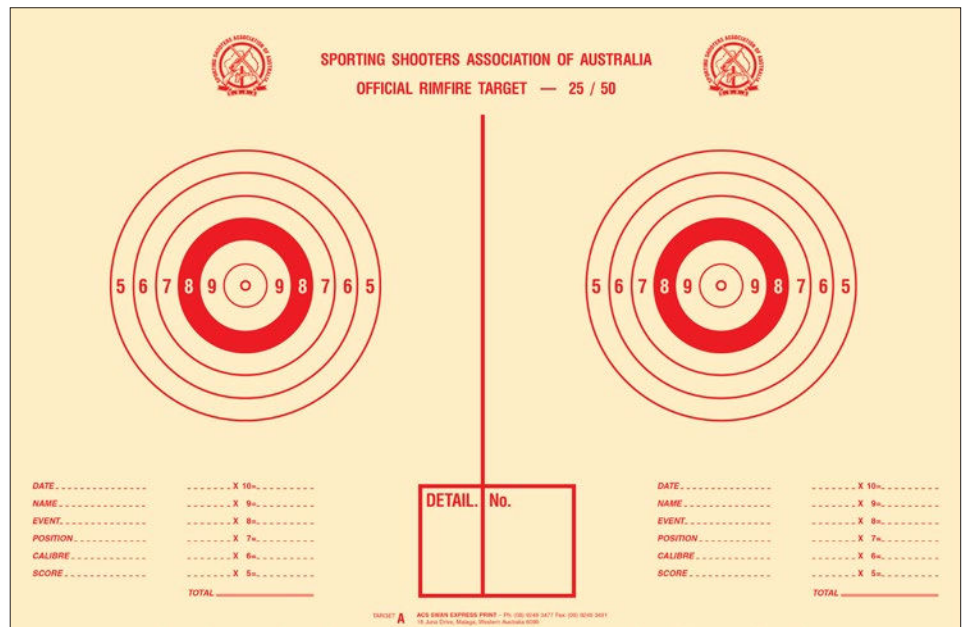

TARGET A

50 YARD RIMFIRE

Stock: Target board
Size: 420 x 275mm
Ink Colour: Red
Quantity: 250/pack
Price: **$61.88 price per pack (includes GST)**