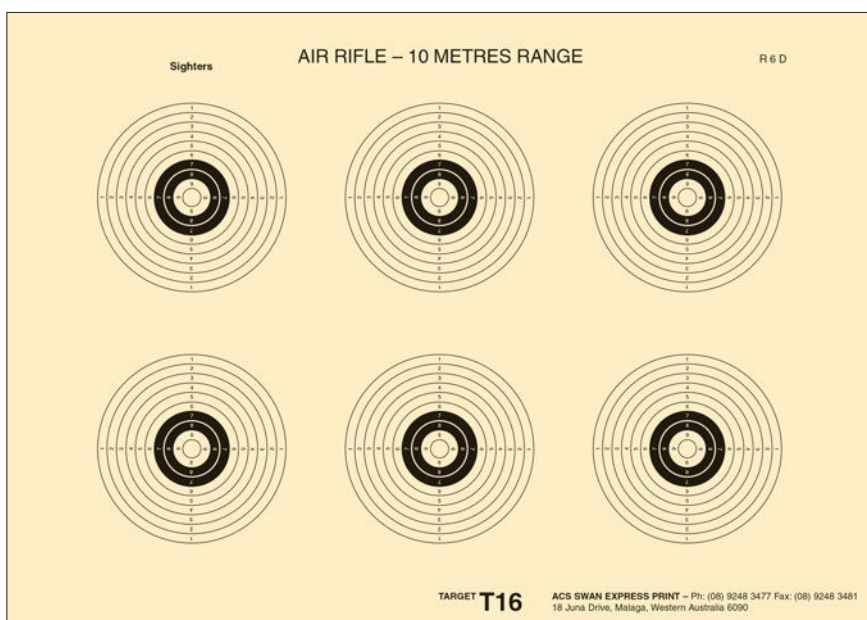

TARGET T13X-CENTRE

Stock: Target board
Size: 310 x 460mm
Ink Colour: Black
Quantity: 100/pack
Price: **\$59.95 price per pack (includes GST)**

TARGET T15

DOUBLE VERTICAL TARGET

Stock: Target board
Size: 302 x 590mm
Ink Colour: Black
Quantity: 100/pack
Price: **\$37.95 price per pack (includes GST)**

TARGET T16

AIR RIFLE TARGET

Stock: Target board
Size: 230 x 163mm
Ink Colour: Black
Quantity: 250/pack
Price: **\$35.75 price per pack (includes GST)**

TARGET T17

50m BLACK POWDER

Stock: Target board
Size: 550 x 520mm
Ink Colour: Black
Quantity: 100/pack
Price: **\$87.45 price per pack (includes GST)**