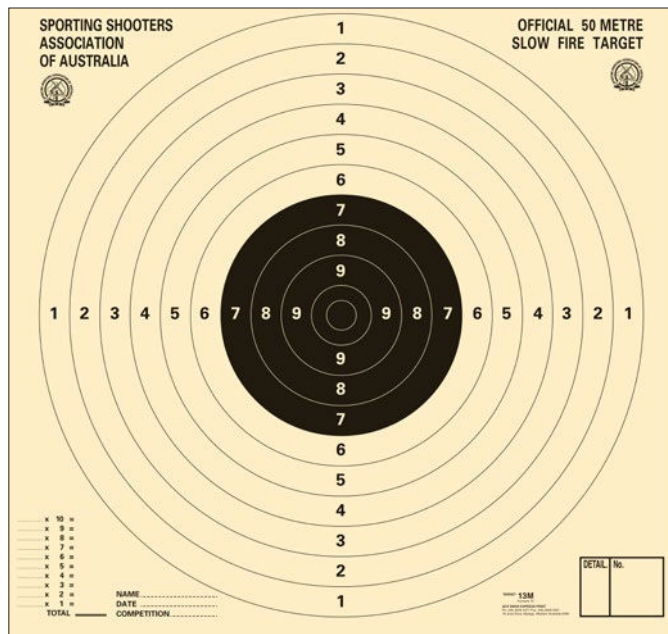

TARGET T10M-20

10M AIR RIFLE

- Stock:** Target board
Size: 297 x 210mm
Ink Colour: Red
Quantity: 250/pack
Price: **\$72.88 price per pack (includes GST)**

TARGET 13M (formerly T4)

OFFICIAL 50m SLOW FIRE PISTOL

- Stock:** Target board
- Size:** 550 x 520mm
- Ink Colour:** Black
- Quantity:** 100/pack
- Price:** **\$87.45 price per pack (includes GST)**

TARGET 14N (formerly T6)

CENTRE ONLY OF 13M

- Stock:** Target board
- Size:** 300 x 300mm
- Ink Colour:** Black
- Quantity:** 100/pack
- Price:** **\$23.32 price per pack (includes GST)**