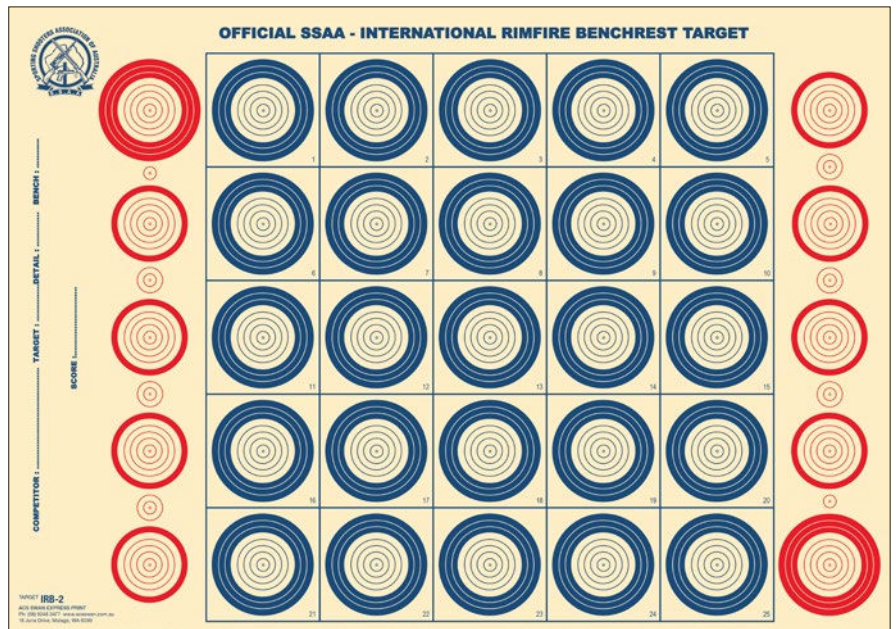

- Stock:** Target board
- Size:** 358 x 1050mm
- Ink Colour:** Black
- Quantity:** 100/pack
- Price:** **\$209.88 price per pack (includes GST)**

TARGET SS100

SINGLE SHOT 100 YARD RIFLE TARGET

- Stock:** Target board
- Size:** 270 x 290mm
- Ink Colour:** Black
- Quantity:** 100/pack
- Price:** **\$32.12 price per pack (includes GST)**

TARGET BP1

BOWLING PIN

- Stock:** Target board
- Size:** 303 x 590mm
- Ink Colour:** Red
- Quantity:** 100/pack
- Price:** **\$35.20 price per pack (includes GST)**

TARGET IRB-2

INTERNATIONAL RIMFIRE BENCHREST

Stock: Target board
Size: 420 x 297mm
Ink Colour: Blue & Red
Quantity: 100/pack
Price: \$59.40 price per pack (includes GST)

TARGET ACS50227

WA 1500 TARGET CENTRE

Stock: Target board
Size: 220 x 295mm
Ink Colour: Black
Quantity: 100/pack
Price: \$32.12 price per pack (includes GST)