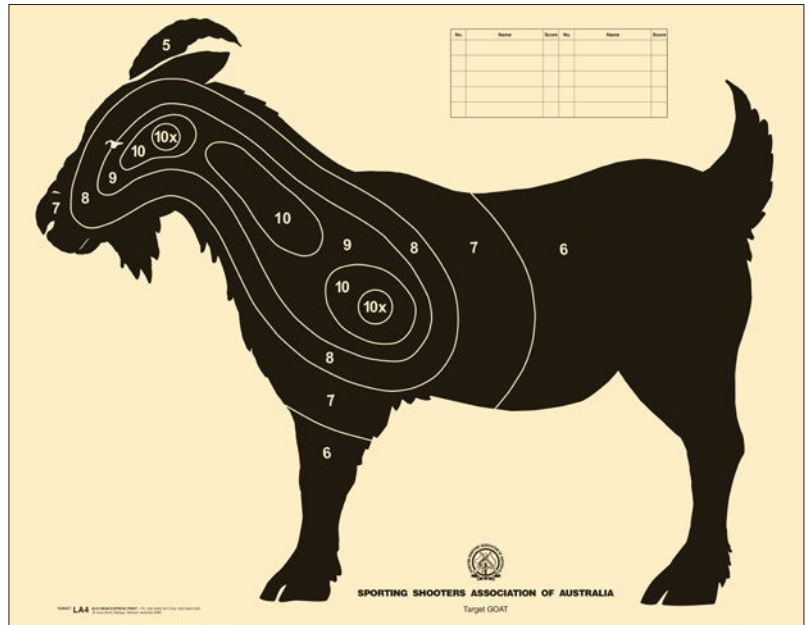

TARGET LA4 (formerly GT1)

GOAT

Stock: Target board
Size: 650 x 510mm
Ink Colour: Black
Quantity: 100/pack
Price: **$87.45 price per pack (includes GST)**