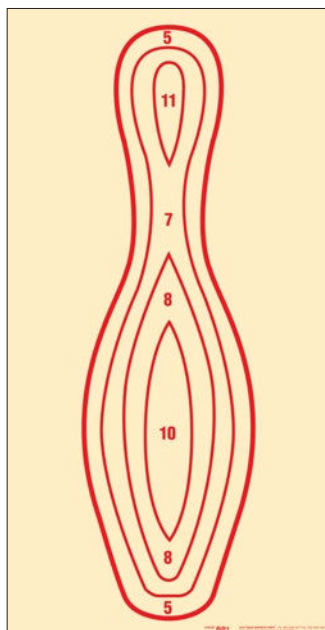

TARGET TOMBSTONE

Stock: Corrugated board
Size: 455 x 760mm
Ink Colour: Black
Quantity: 25/pack
Price: **\$41.25 price per pack (includes GST)**

TARGET ACS 43336

50M UIT SMALLBORE RIFLE
#23/50

Stock: Target board
Size: 355 x 610mm
Ink Colour: Black
Quantity: 100/pack
Price: **\$84.15 price per pack (includes GST)**

TARGET OSRT #23/50

NRA OFFICIAL SMALLBORE RIFLE
RIFLE

Stock: Target board
Size: 358 x 610mm
Ink Colour: Black
Quantity: 100/pack
Price: **\$84.15 price per pack (includes GST)**

TARGET OSRT #25/100

NRA OFFICIAL SMALLBORE RIFLE

- Stock:** Target board
- Size:** 358 x 1050mm
- Ink Colour:** Black
- Quantity:** 100/pack
- Price:** **\$209.88 price per pack (includes GST)**

TARGET SS100

SINGLE SHOT 100 YARD RIFLE TARGET

- Stock:** Target board
- Size:** 270 x 290mm
- Ink Colour:** Black
- Quantity:** 100/pack
- Price:** **\$32.12 price per pack (includes GST)**