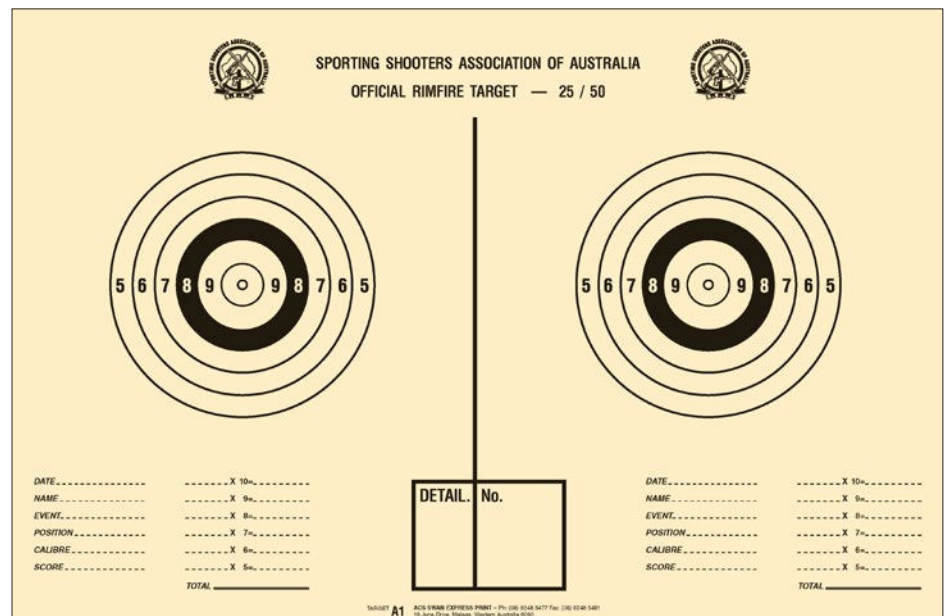

TARGET A

50 YARD RIMFIRE

Stock: Target board
Size: 420 x 275mm
Ink Colour: Red
Quantity: 250/pack
Price: **\$61.88 price per pack (includes GST)**

TARGET B

100 YARD CENTREFIRE

Stock: Target board
Size: 285 x 336mm
Ink Colour: Red
Quantity: 250/pack
Price: **\$61.88 price per pack (includes GST)**

TARGET A1

50 YARD RIMFIRE

Stock: Target board
Size: 420 x 320mm
Ink Colour: Black
Quantity: 100/pack
Price: **\$35.75 price per pack (includes GST)**

TARGET B2

100 YARD CENTREFIRE

Stock: Target board
Size: 580 x 336mm
Ink Colour: Red
Quantity: 100/pack
Price: **\$37.95 price per pack (includes GST)**